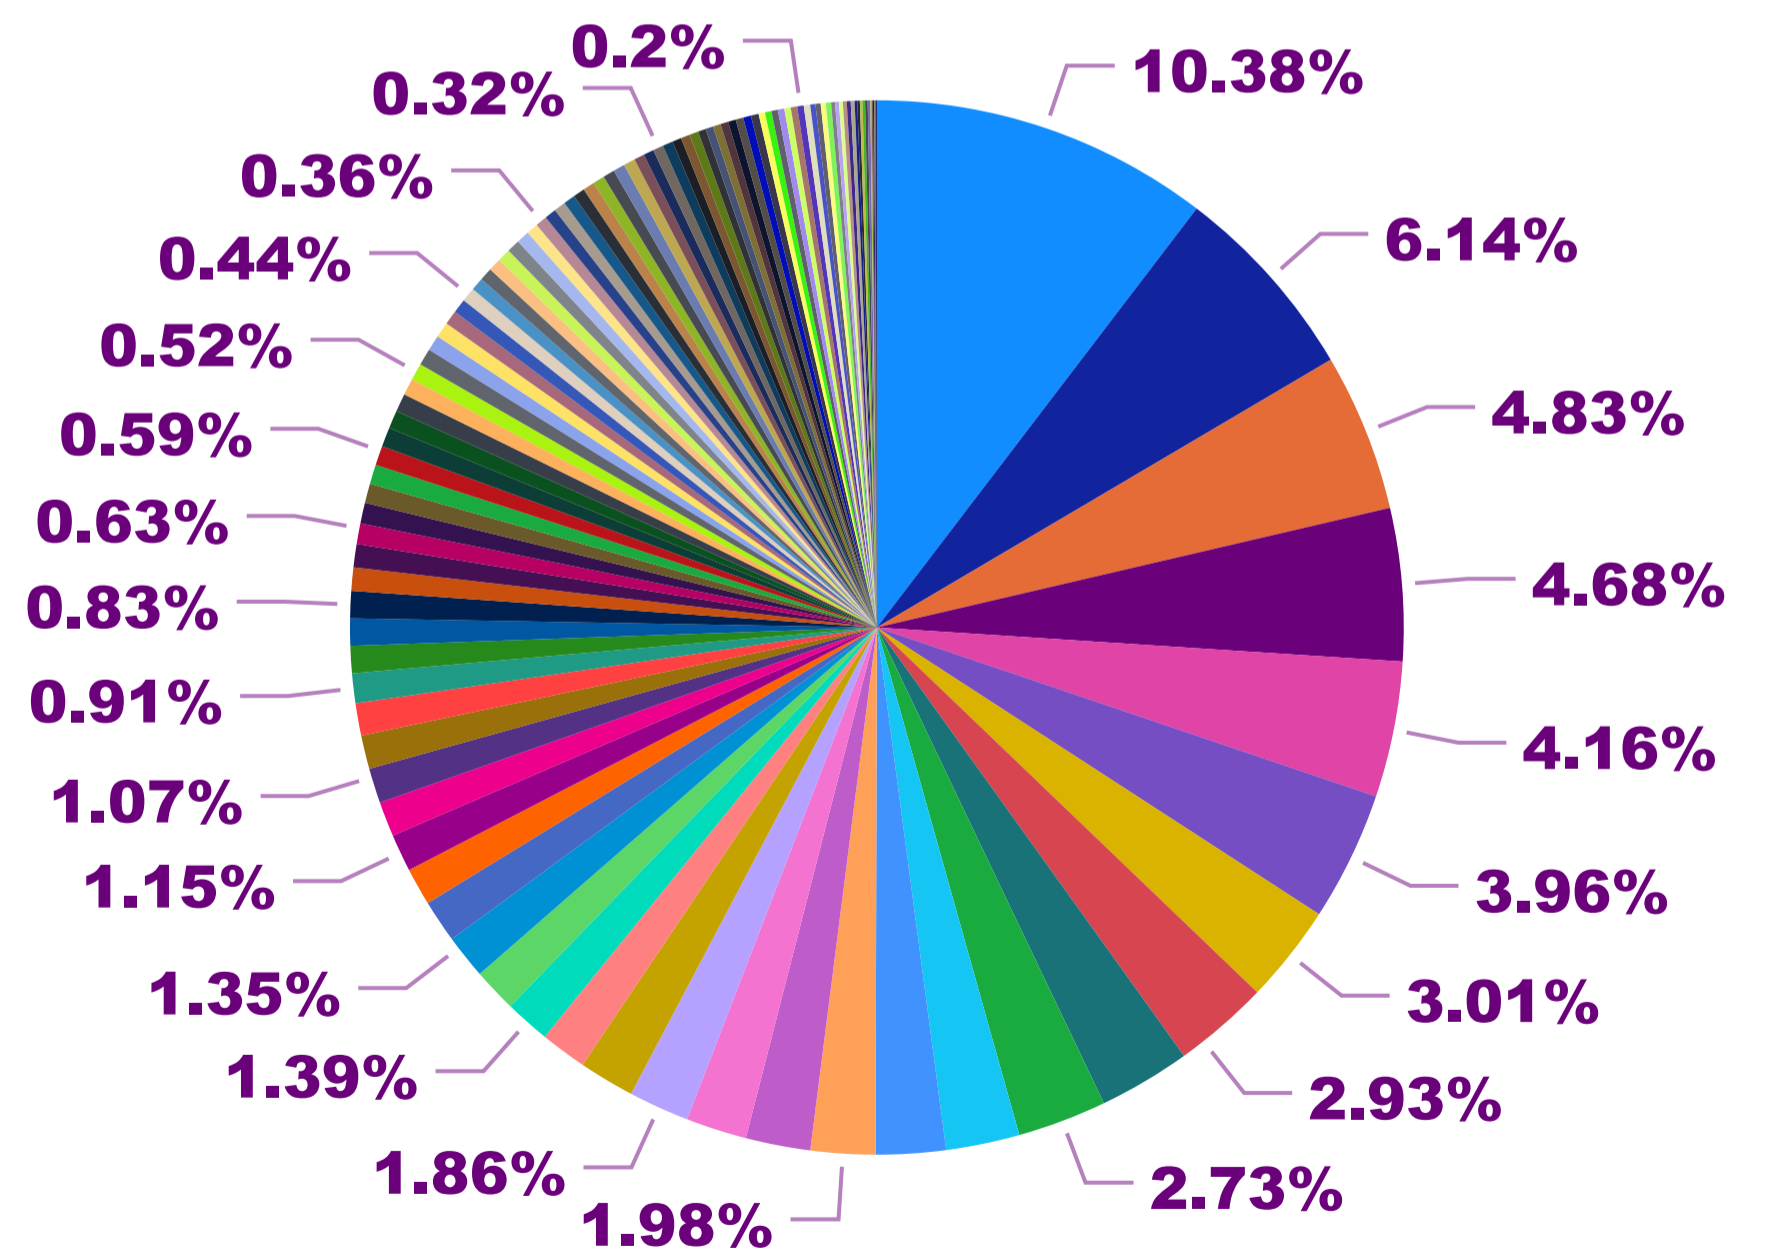

Wattle Range Council - Organisation Count by Primary Category (FY 2021-2022)

% Sessions by Primary Category

- Recreation
- Communication & Information ...
- Community Organisation & De...
- Education
- Personal & Family Support
- Accommodation
- Health & Disability
- Material & Practical Needs
- Service Moved or Closed
- Finance, Income, Business
- Public Safety
- Religions & Philosophies
- Employment
- Environment & Heritage

0 10 20 30 40 50

Wattle Range Council - Sessions by Organisation (FY 2021-2022)

% Sessions by Organisation

- Mid South East Netball As...
- Millicent Sand Buggy Club
- Police Station - Millicent
- Tandara Lodge of Penola
- 5THE FM
- Beachport Pony Club Inc.
- Sheoak Lodge
- Meals on Wheels SA - Milli...
- Nangwarry Football Club
- Police Station - Penola
- The South Eastern Times
- Community Service Centr...
- Lions Club of Millicent