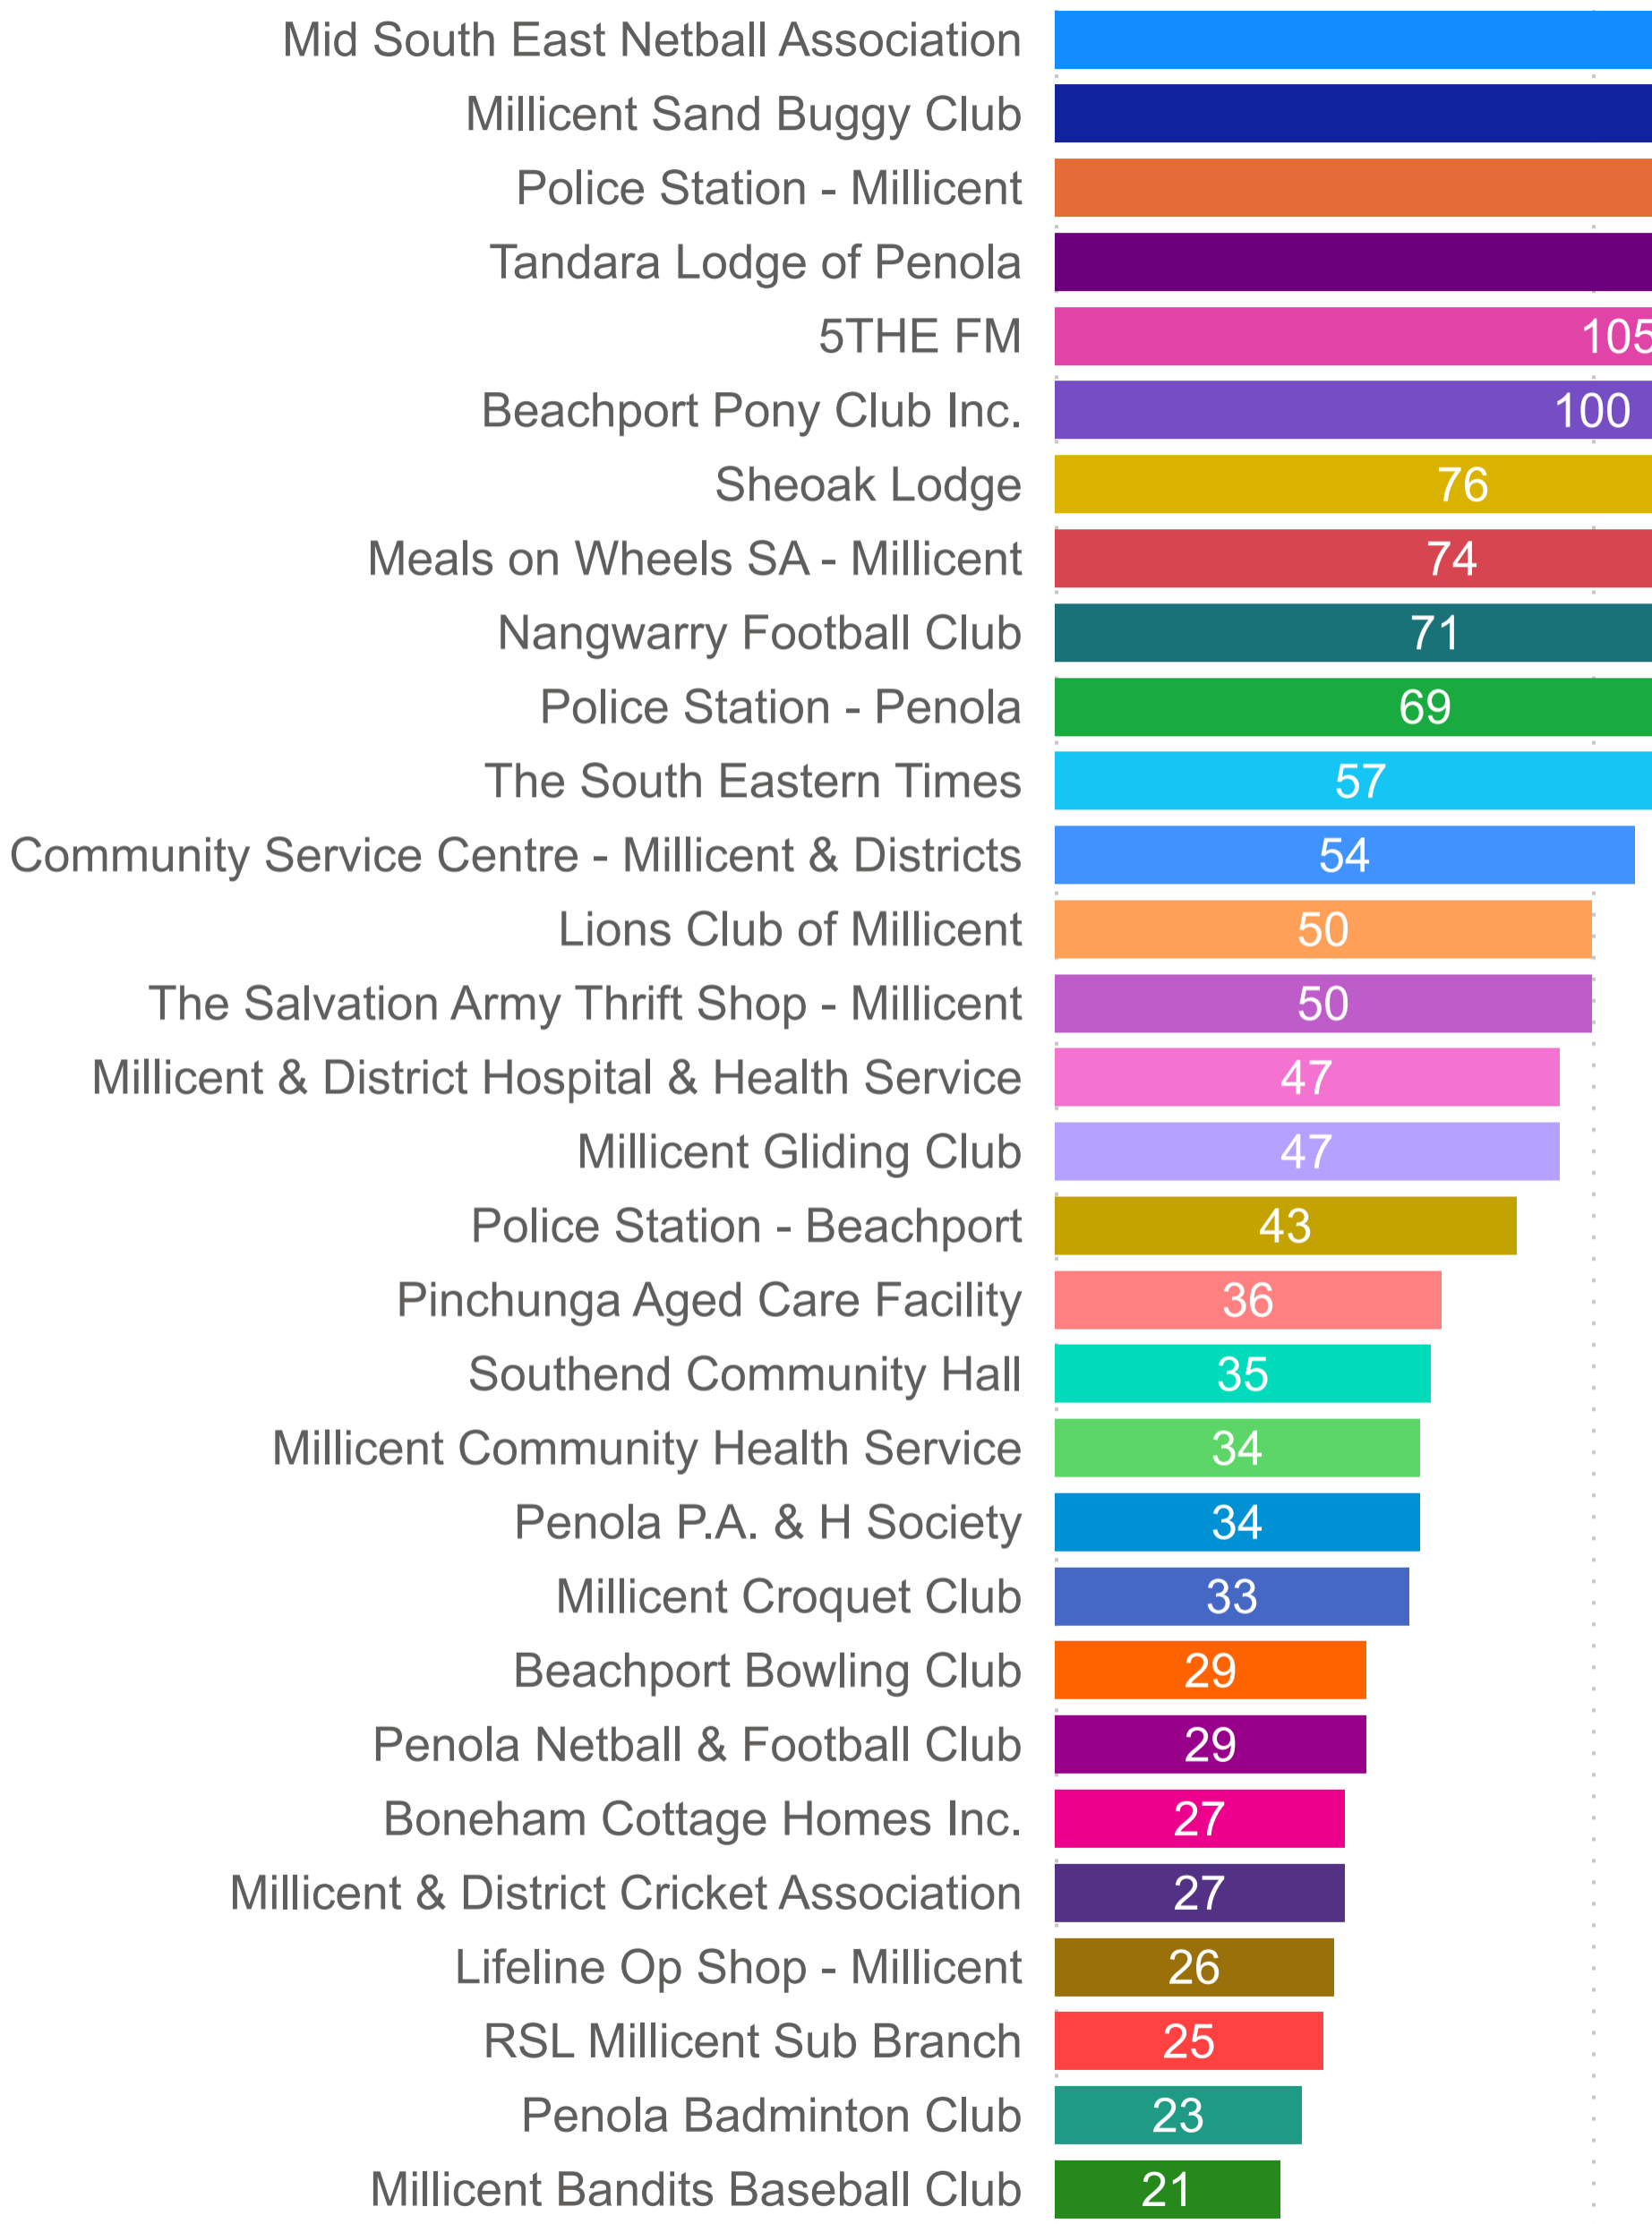

Wattle Range Council - Organisation Count by Primary Category (FY 2021-2022)

% Sessions by Primary Category

- Recreation
- Communication & Information ...
- Community Organisation & De...
- Education
- Personal & Family Support
- Accommodation
- Health & Disability
- Material & Practical Needs
- Service Moved or Closed
- Finance, Income, Business
- Public Safety
- Religions & Philosophies
- Employment
- Environment & Heritage

0 10 20 30 40 50

Wattle Range Council - Sessions by Organisation (FY 2021-2022)

% Sessions by Organisation

- Mid South East Netball As...
- Millicent Sand Buggy Club
- Police Station - Millicent
- Tandara Lodge of Penola
- 5THE FM
- Beachport Pony Club Inc.
- Sheoak Lodge
- Meals on Wheels SA - Milli...
- Nangwarry Football Club
- Police Station - Penola
- The South Eastern Times
- Community Service Centr...
- Lions Club of Millicent

Organisation	Sum of Sessions
5THE FM	105
Beachport Bowling Club	29
Beachport Golf Club	3
Beachport LPO	5
Beachport Pony Club Inc.	100
Beachport Primary School	10
Beachport Surf Life Saving Club	5
Beachport Visitor Information Centre	6
Bedford Group Millicent	11
Boneham Cottage Homes Inc.	27
Community Service Centre - Millicent & Districts	54
Coonawarra LPO	1
Coonawarra Petanque Club	7
Driver Reviver SA - Millicent	1
Furner Beachport Cricket Club	9
Girl Guides SA - Millicent	13
Gladys Smith Early Learning Centre	4
Glencoe Cricket Club	5
Glencoe Social Trail Riding Club	5
Hatherleigh Sport & Recreation Centre	15
Justices of the Peace - Wattle Range Council	10
Kalangadoo Farmers Market	5
Kalangadoo LPO	12
Kalangadoo Primary School	9
Kangaroo Inn Area School	7
Kingston SE Flying Club Friends	9
Lifeline Op Shop - Millicent	26
Lions Club of Kalangadoo & District	8
Lions Club of Millicent	50
Mary MacKillop Memorial School	4
Meals on Wheels SA - Millicent	74
Total	2524