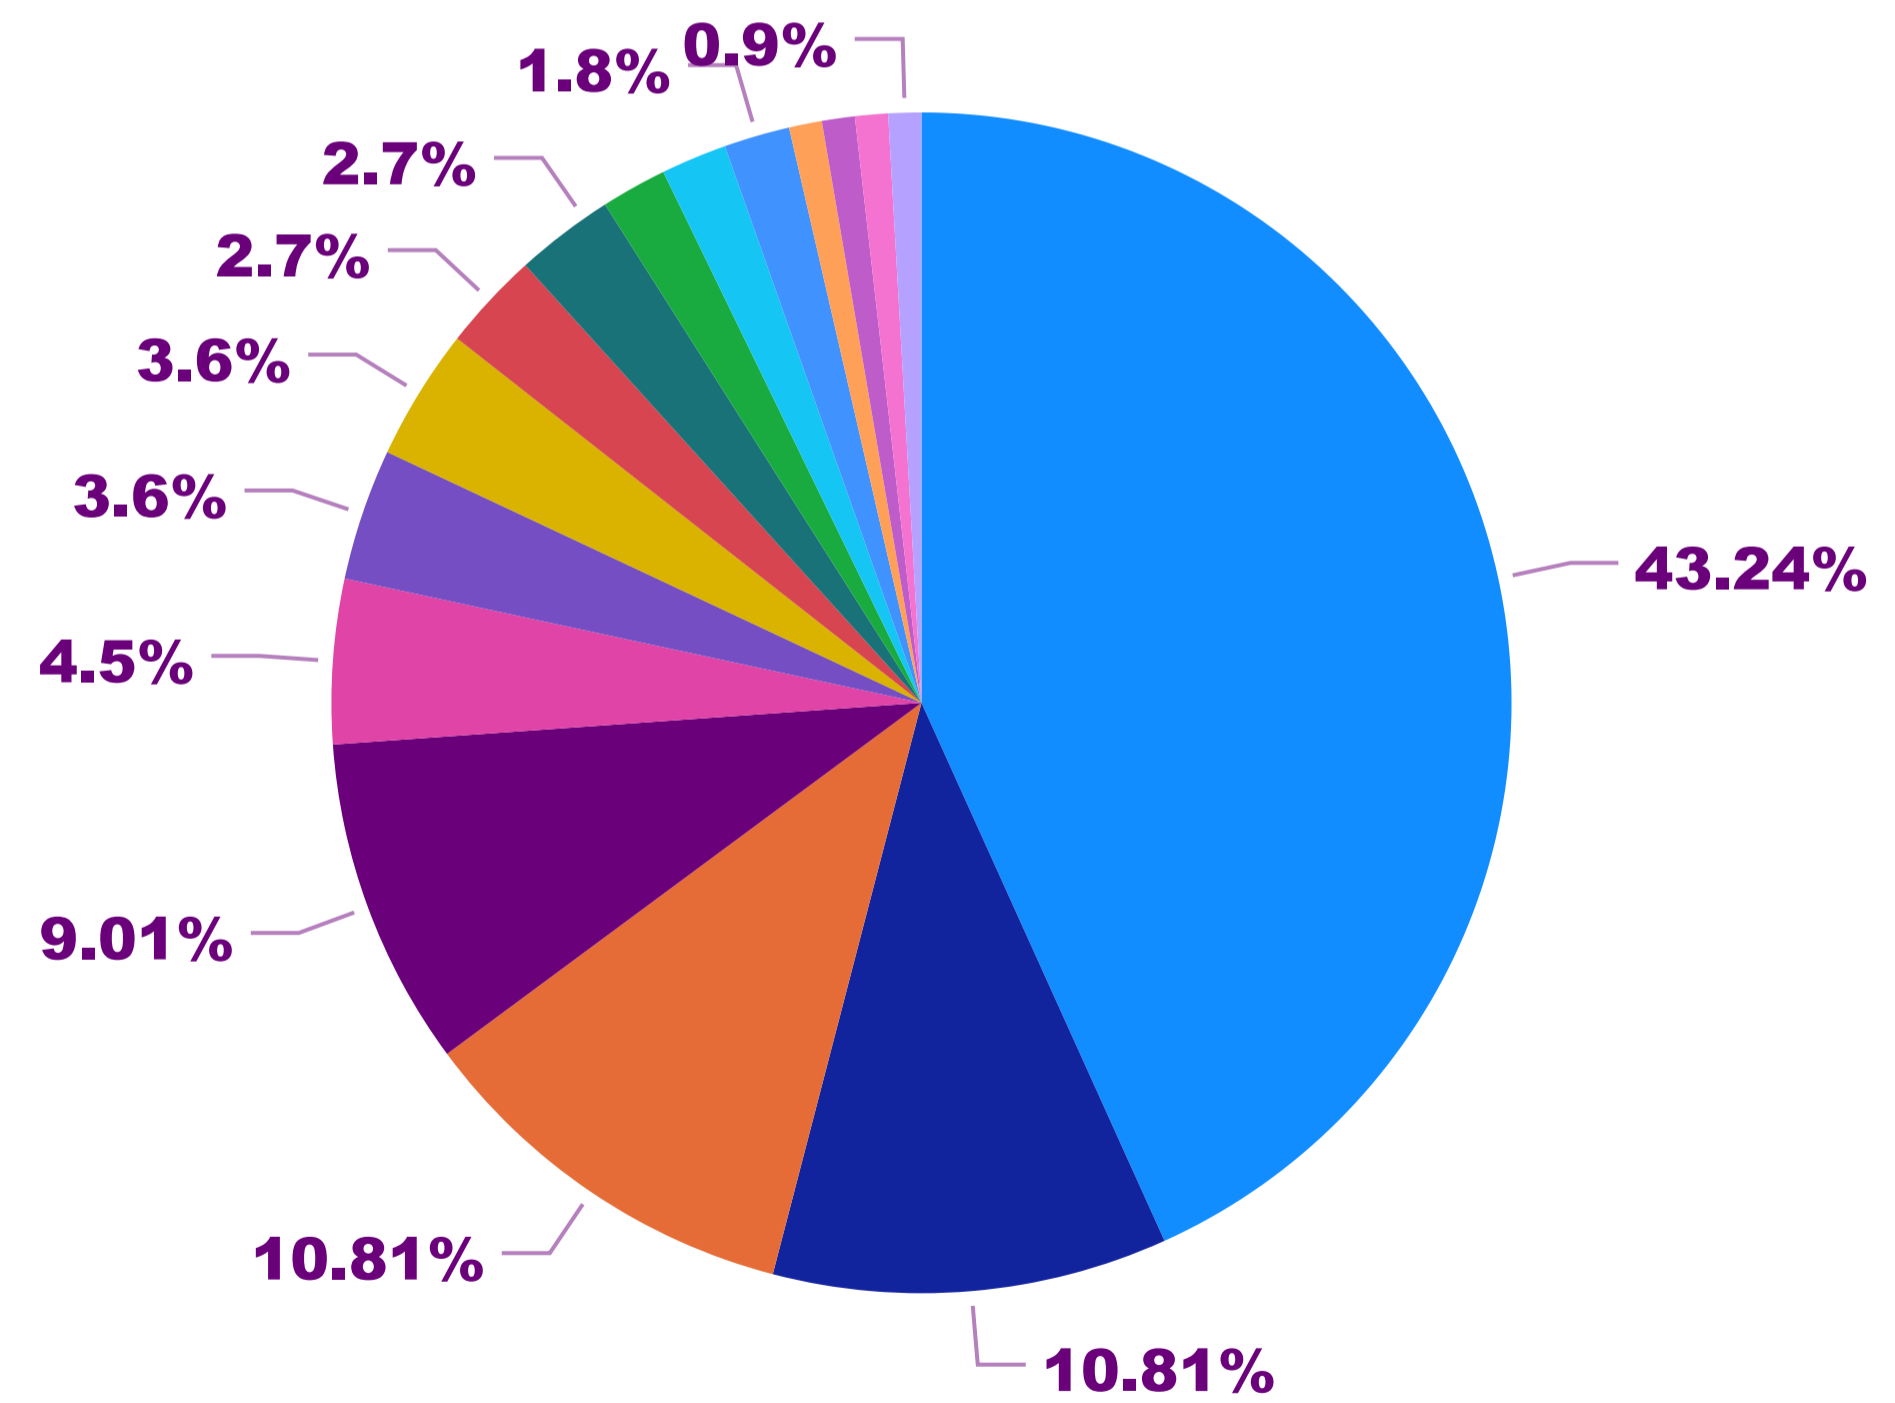

Wattle Range Council - Organisation Count by Primary Category (FY 2021-2022)

% Sessions by Primary Category

- Recreation
- Communication & Information ...
- Community Organisation & De...
- Education
- Personal & Family Support
- Accommodation
- Health & Disability
- Material & Practical Needs
- Service Moved or Closed
- Finance, Income, Business
- Public Safety
- Religions & Philosophies
- Employment
- Environment & Heritage

0 10 20 30 40 50

Wattle Range Council - Sessions by Organisation (FY 2021-2022)

% Sessions by Organisation

- Mid South East Netball As...
- Millicent Sand Buggy Club
- Police Station - Millicent
- Tandara Lodge of Penola
- 5THE FM
- Beachport Pony Club Inc.
- Sheoak Lodge
- Meals on Wheels SA - Milli...
- Nangwarry Football Club
- Police Station - Penola
- The South Eastern Times
- Community Service Centr...
- Lions Club of Millicent